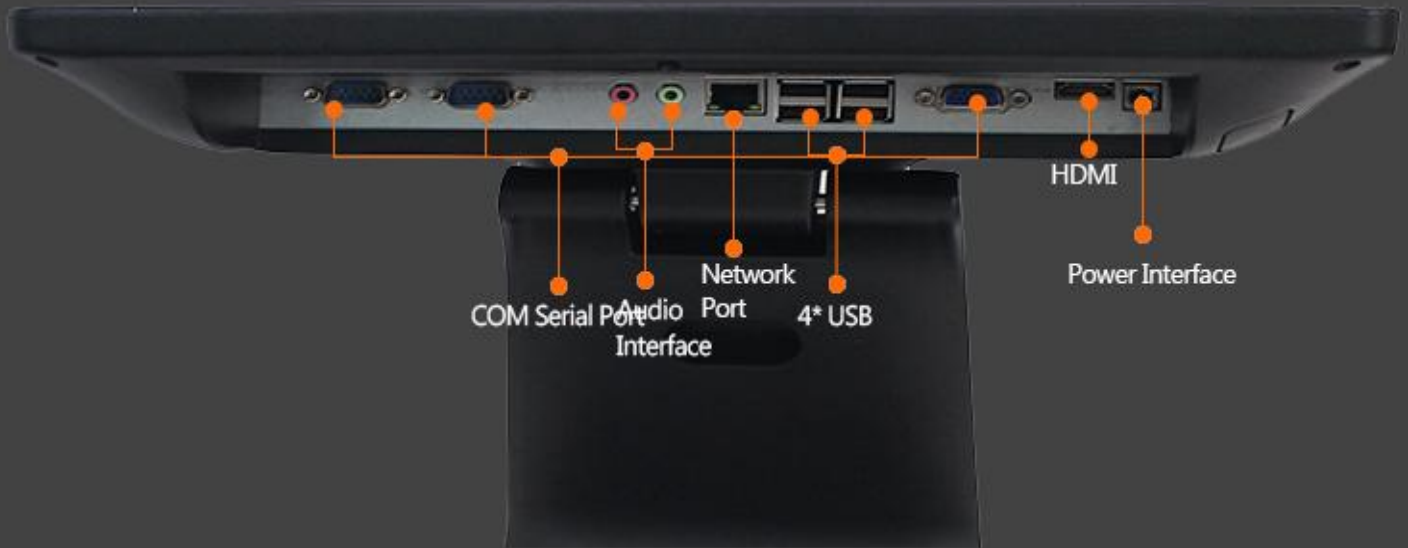

All Aluminium Alloy Case Solid with Elegance

Integrated aluminum alloy case, with profound streamer and unique metallic color & lustre

Support VESA standard, various scenarios, Oil proof, spill-resistant surface design

Support VESA standard. Its host is flexible to install, which is OK at base, wall, holder. It's up to you to master a large number of scenarios. One of the most significant advantages is anti-corrosion due to the tempered glass surface of the capacitive screen, unassailable even it touches acid or alkaline, which allows you to use more at ease

Specification

Color	Black	Display	15-inch LED display
CPU	Intel J1900/ Intel Core i3,i5,i7	Touch Panel	Capacitive touch screen
RAM	4GB DDR3 Max. 8GB	Packing size	425*405*260mm
Hard Disk	64GB/128GB/256GB SSD	G.W.:	7kg
Resolution	1024*768	Options	
Power	12V, 5A power adaptor	WiFi	For Windows OS
COM port	2	MSR	Interface: USB 3 Track
USB 2.0	6	Customer display	2*20 VFD
LAN	100/1000 SELF-ADAPTION	Second screen	10.1-inch LCD

Fully Satisfying Abundant External Ports that You Need

Back Cover Design to Hide Different Cables

Free From Messy Table, Advanced cable management design delivers a truly clutter-free station.

Optional Model