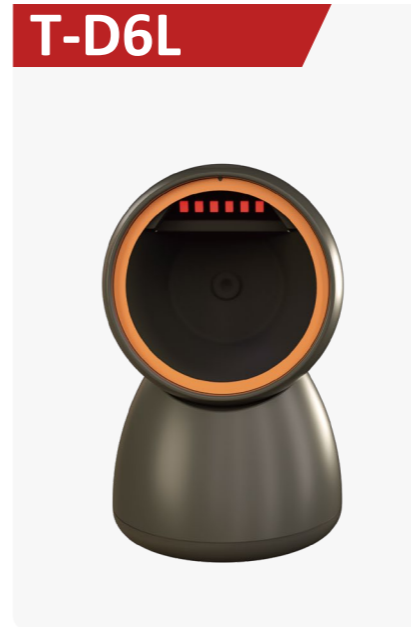

2D Wireless & Bluetooth Handheld Scanners

XB-6221RB

2D Wireless & Bluetooth Cradle Scanners

T-3030

T-2009W

2D Image Barcode Scanner

T-D6L

T-D5

XB-8602

T-D3H

XB-8809H

T-D9 PRO

405

Features

- Metal base & plastic tray
- 5 bill slots
- 8 coin slots
- Interface:RJ11
- Lock:3 position lock

4042