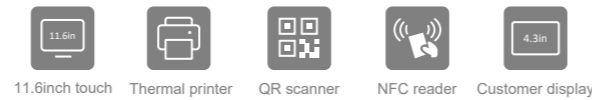

Multiple Styles

Model No	SE215B	SE240B	SE270B	SE320B	SE215PS
Screen Size	21.5"	24"	27"	32"	21.5"
Dimension(L*W*H)	100*40*50cm (floor stand)	102*55*42cm (floor stand)	115*40*60cm (floor stand)	118*62*28cm (floor stand)	Counter:75*50*16cm Cabinet:93*63*65cm
Gross Weight	36kg	37kg	38kg	46kg	49kg/55kg
Standard Installation	Wall-Mount (desktop / floor stand optional)				Floor stand

OS
Windows 10 Pro | Windows 11

Storage
128GB/256GB/512GB

Options
MSR card reader/Built-in Wifi/
Bluetooth/Speaker

Model: S200 21.5 inch

Material
Metal stand & plastic screen

CPU processor
Intel J1900 /J6412/ Intel i3,i5,i7...

Memory
4GB/8GB/16GB

Customer Display
11.6inch high resolution
second screen/VFD

Display size
21.5" LED 1920*1080

OS
Windows 10 Pro | Windows 11

Storage
128GB/256GB/512GB

Options
MSR card reader/Built-in Wifi/
Bluetooth/Speaker

Model: D9 Windows

Material
ABS plastic

CPU processor
Intel J1900 /J6412/ Intel i3,i5,i7...

Memory
4GB/8GB/16GB

Customer Display
4.3inch LCD

Build-in Printer
80mm thermal printer (USB)

Display size
11.6" LCD 1366*768