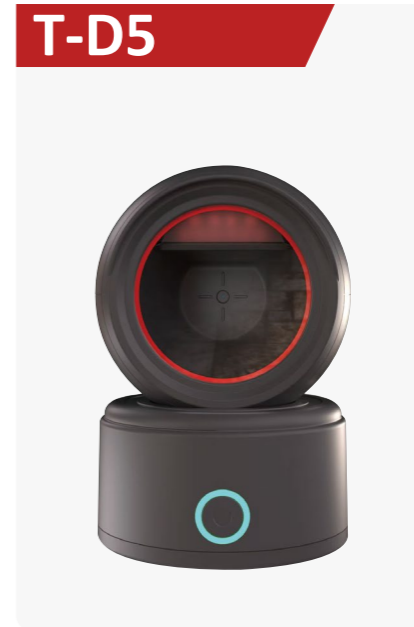

2D Wireless & Bluetooth Handheld Scanners

XB-6221RB

2D Wireless & Bluetooth Cradle Scanners

T-3030

T-2009W

2D Image Barcode Scanner

T-D6L

T-D5

XB-8602

T-D3H

XB-8809H

T-D9 PRO

405

Features

- Metal base & plastic tray
- 5 bill slots
- 8 coin slots
- Interface:RJ11
- Lock:3 position lock

4042