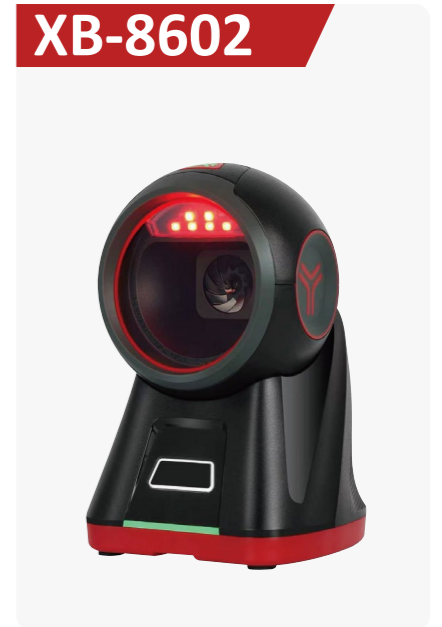

2D Wireless & Bluetooth Handheld Scanners

XB-6221RB

2D Wireless & Bluetooth Cradle Scanners

T-3030

T-2009W

2D Image Barcode Scanner

T-D6L

T-D5

XB-8602

T-D3H

XB-8809H

T-D9 PRO

405

Features

- Metal base & plastic tray
- 5 bill slots
- 8 coin slots
- Interface:RJ11
- Lock:3 position lock

4042