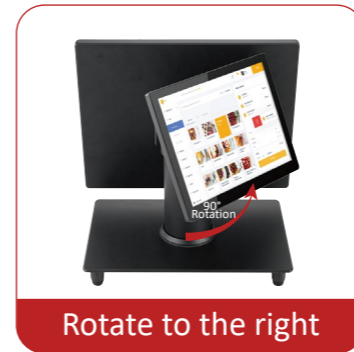

Model: A300 Windows 15inch

Model: A300 Android 15inch

Material
All aluminum case

CPU processor
Intel J1900/J6412/Intel i3,i5,i7...

Memory
Android: 2GB/4GB/8GB
Windows: 4GB/8GB/16GB

Customer Display
180°rotation 9.7"/15" second screen

Display size
15" LED 1024*768

OS
Windows 10 Pro/Windows 11

Storage
Android: 32GB/64GB
Windows: 128GB/256GB/512GB

Options
MSR card/Build-in wifi/
Bluetooth/Speaker

Material
All aluminum case

CPU processor
RK3568

Memory
Android: 2GB/4GB/8GB
Windows: 4GB/8GB/16GB

Customer Display
180°rotation 9.7"/15" second screen

Display size
15" LED 1024*768

OS
Android 11

Storage
Android: 32GB/64GB
Windows: 128GB/256GB/512GB

Options
MSR card/Build-in wifi/
Bluetooth/Speaker