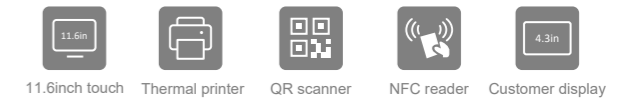

Model: D9 Android

Material
ABS plastic

CPU processor
RK3568

Memory
2GB/4GB/8GB

Customer Display
4.3inch LCD

Build-in Printer
80mm thermal printer (USB)

Display size
11.6" LCD 1366*768

OS
Android 11

Storage
16GB/32GB/64GB

Options
Build-in Wifi/Bluetooth/Speaker/NFC

Build-in Scanner
1D&2D scanner