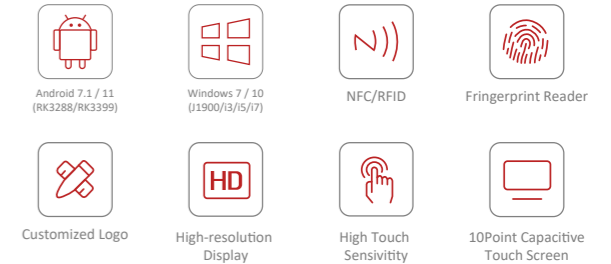

Multiple Styles

Model No	SE215B	SE240B	SE270B	SE320B	SE215PS
Screen Size	21.5"	24"	27"	32"	21.5"
Dimension(L*W*H)	100*40*50cm (floor stand)	102*55*42cm (floor stand)	115*40*60cm (floor stand)	118*62*28cm (floor stand)	Counter:75*50*16cm Cabinet:93*63*65cm
Gross Weight	36kg	37kg	38kg	46kg	49kg/55kg
Standard Installation	Wall-Mount (desktop / floor stand optional)				Floor stand

Material
Cold rolled steel

CPU processor
Intel J6412/Core i3/i5/
RK3568/RK3399/RK3576

Memory
Android: 2GB/4GB/8GB
Windows: 4GB/8GB/16GB

Printer
80mm thermal printer,
170mm/s(max),easy loading

Display size
LCD 1920*1080

OS
Win 10 / Win 11 / Android 11

Storage
Android: 32GB/64GB
Windows: 128GB/256GB/512GB

Scanner
1D, 2D scanner
(Big scanner: specialize in paper code/
Small scanner: specialize in electronic code)

Speaker
2 x 5W (8Ω) Internal Speaker

Touch panel
Capacitive touch Screen

Stand Options
Desktop,Wall mount,Floor
Stand,Tray,Cabinet,Dual printer

Network
W-LAN, WIFI-2.4G

Color
Black & White

Function options
NFC, facial recognition camera,
MSR, POS terminal holder