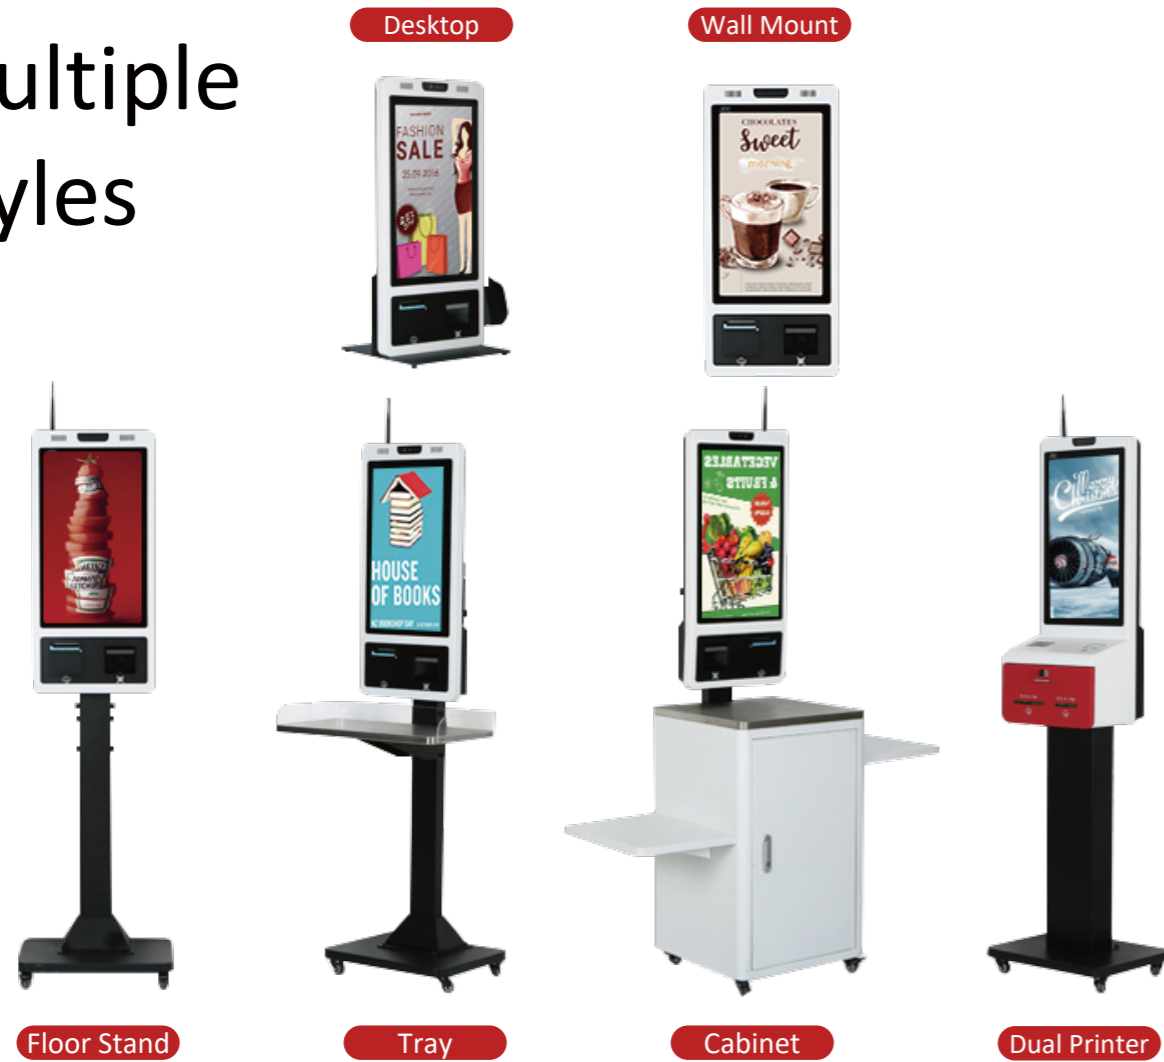

We are always stick to the long-term development of business strategy. Our main products are

- Touch POS System
- Touch monitor
- KIOSK
- Thermal receipt printer
- Barcode scanner
- Cash drawer
- Price checker

Multiple Styles

Model No	SE215B	SE240B	SE270B	SE320B	SE215PS
Screen Size	21.5"	24"	27"	32"	21.5"
Dimension(L*W*H)	100*40*50cm (floor stand)	102*55*42cm (floor stand)	115*40*60cm (floor stand)	118*62*28cm (floor stand)	Counter:75*50*16cm Cabinet:93*63*65cm
Gross Weight	36kg	37kg	38kg	46kg	49kg/55kg
Standard Installation	Wall-Mount (desktop / floor stand optional)				Floor stand

Touch panel
Capacitive touch Screen

Stand Options
Desktop,Wall mount,Floor
Stand,Tray,Cabinet,Dual printer

Network
W-LAN, WIFI-2.4G

Color
Black & White

Function options
NFC, facial recognition camera,
MSR, POS terminal holder